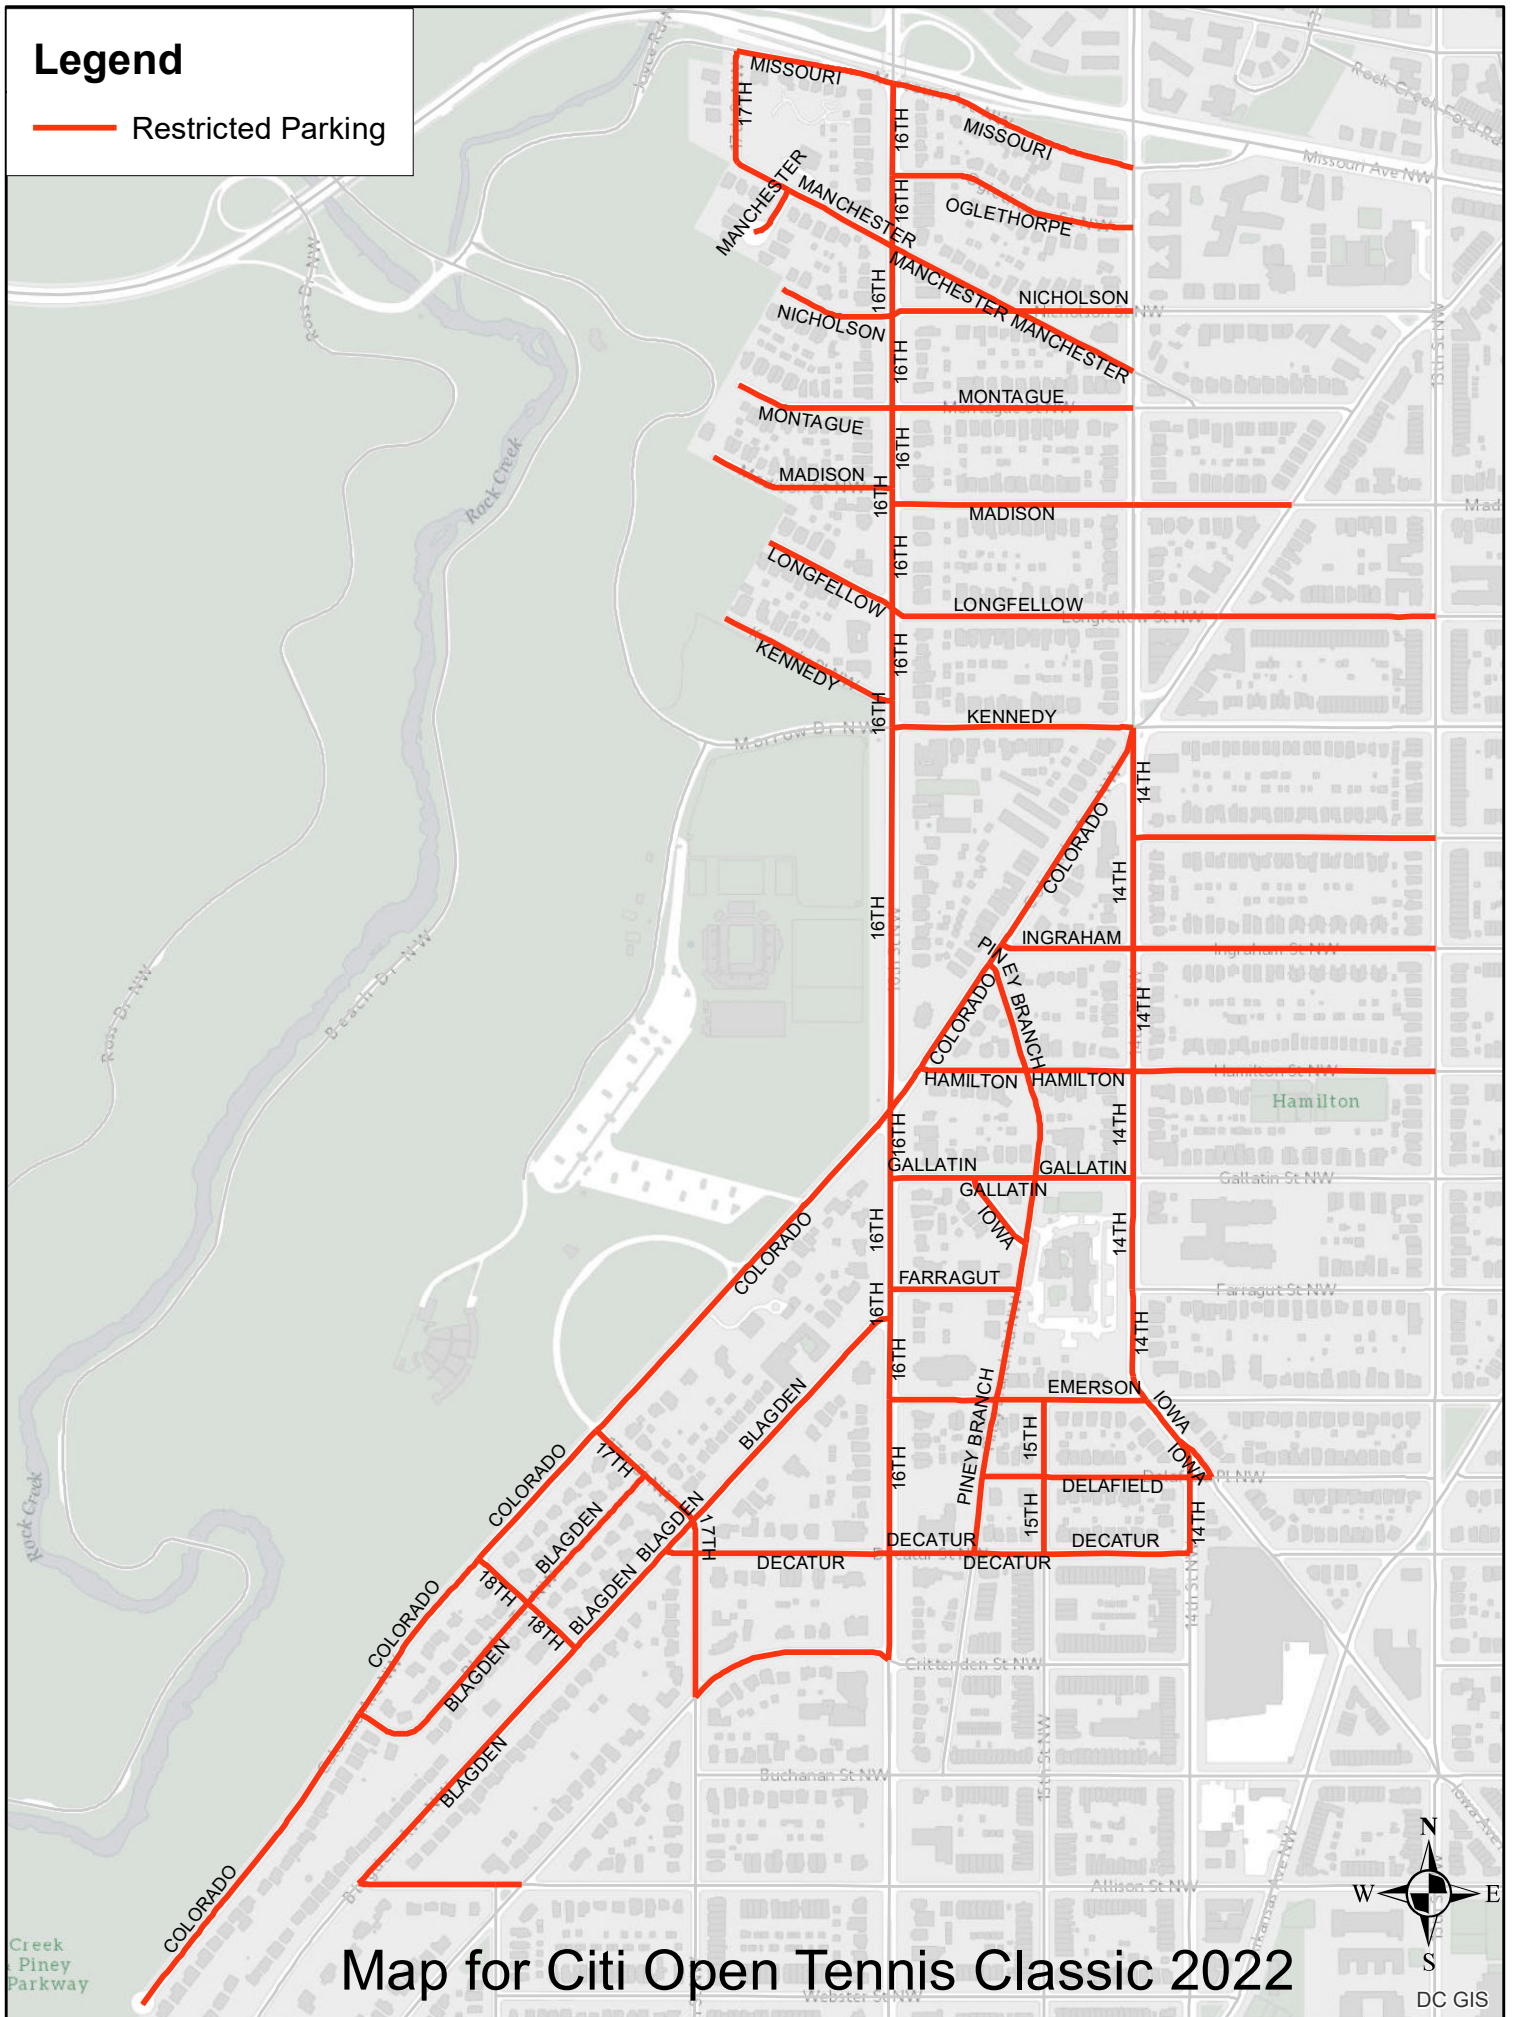

# Legend

— Restricted Parking

Map for Citi Open Tennis Classic 2022