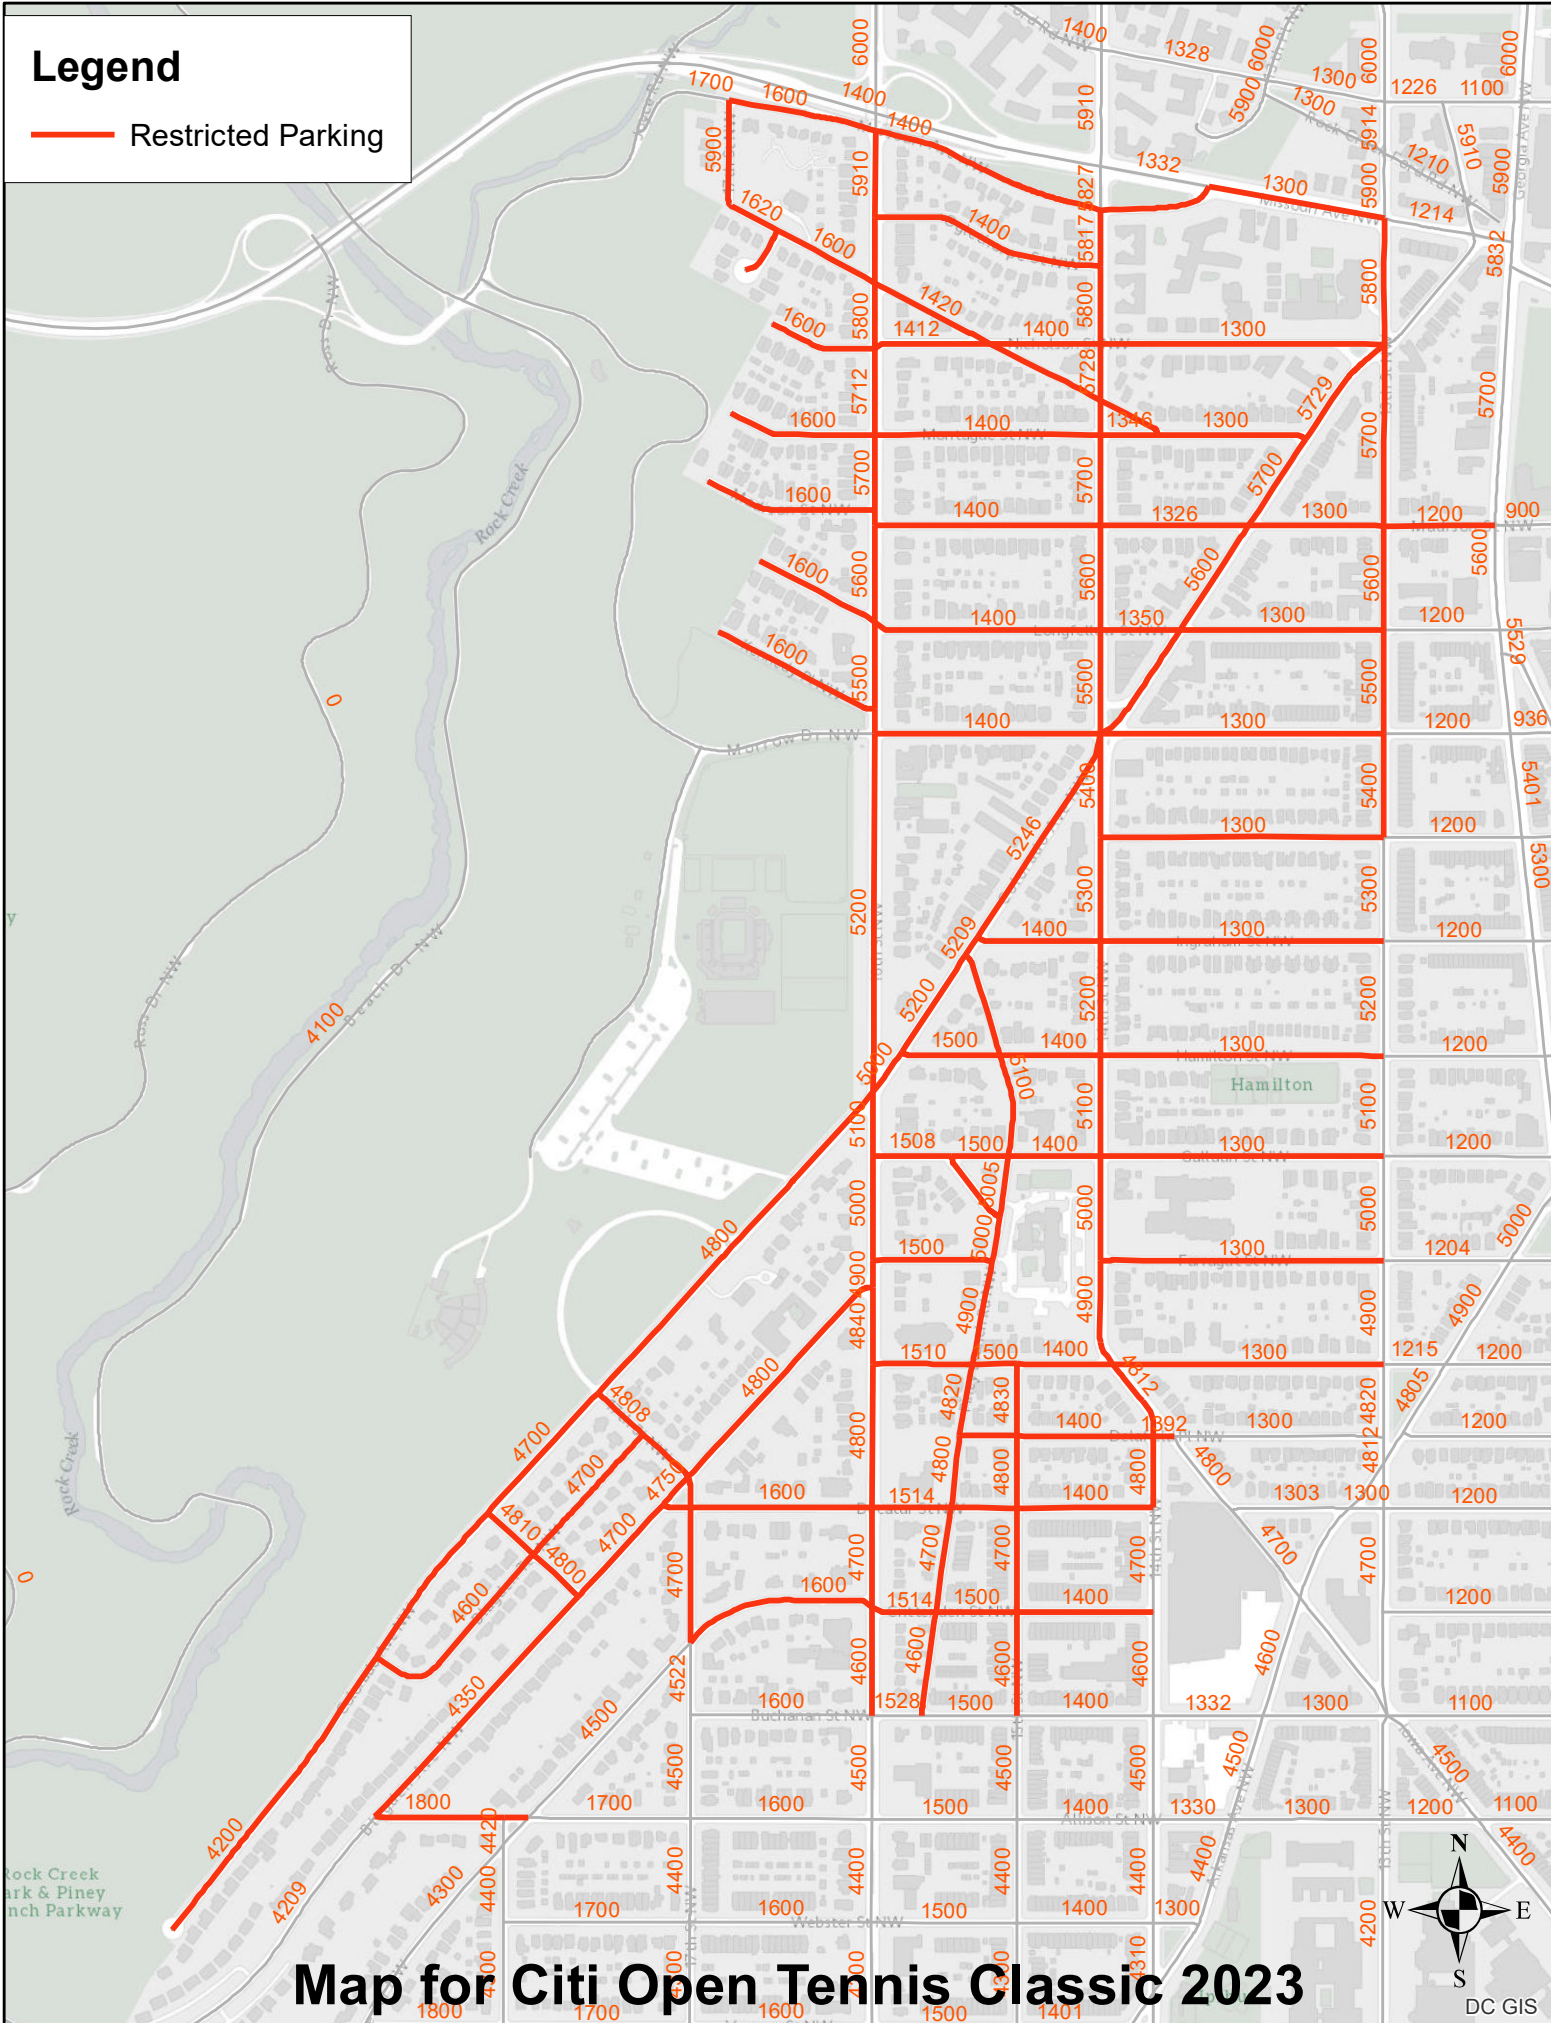

Legend

— Restricted Parking

Map for Citi Open Tennis Classic 2023