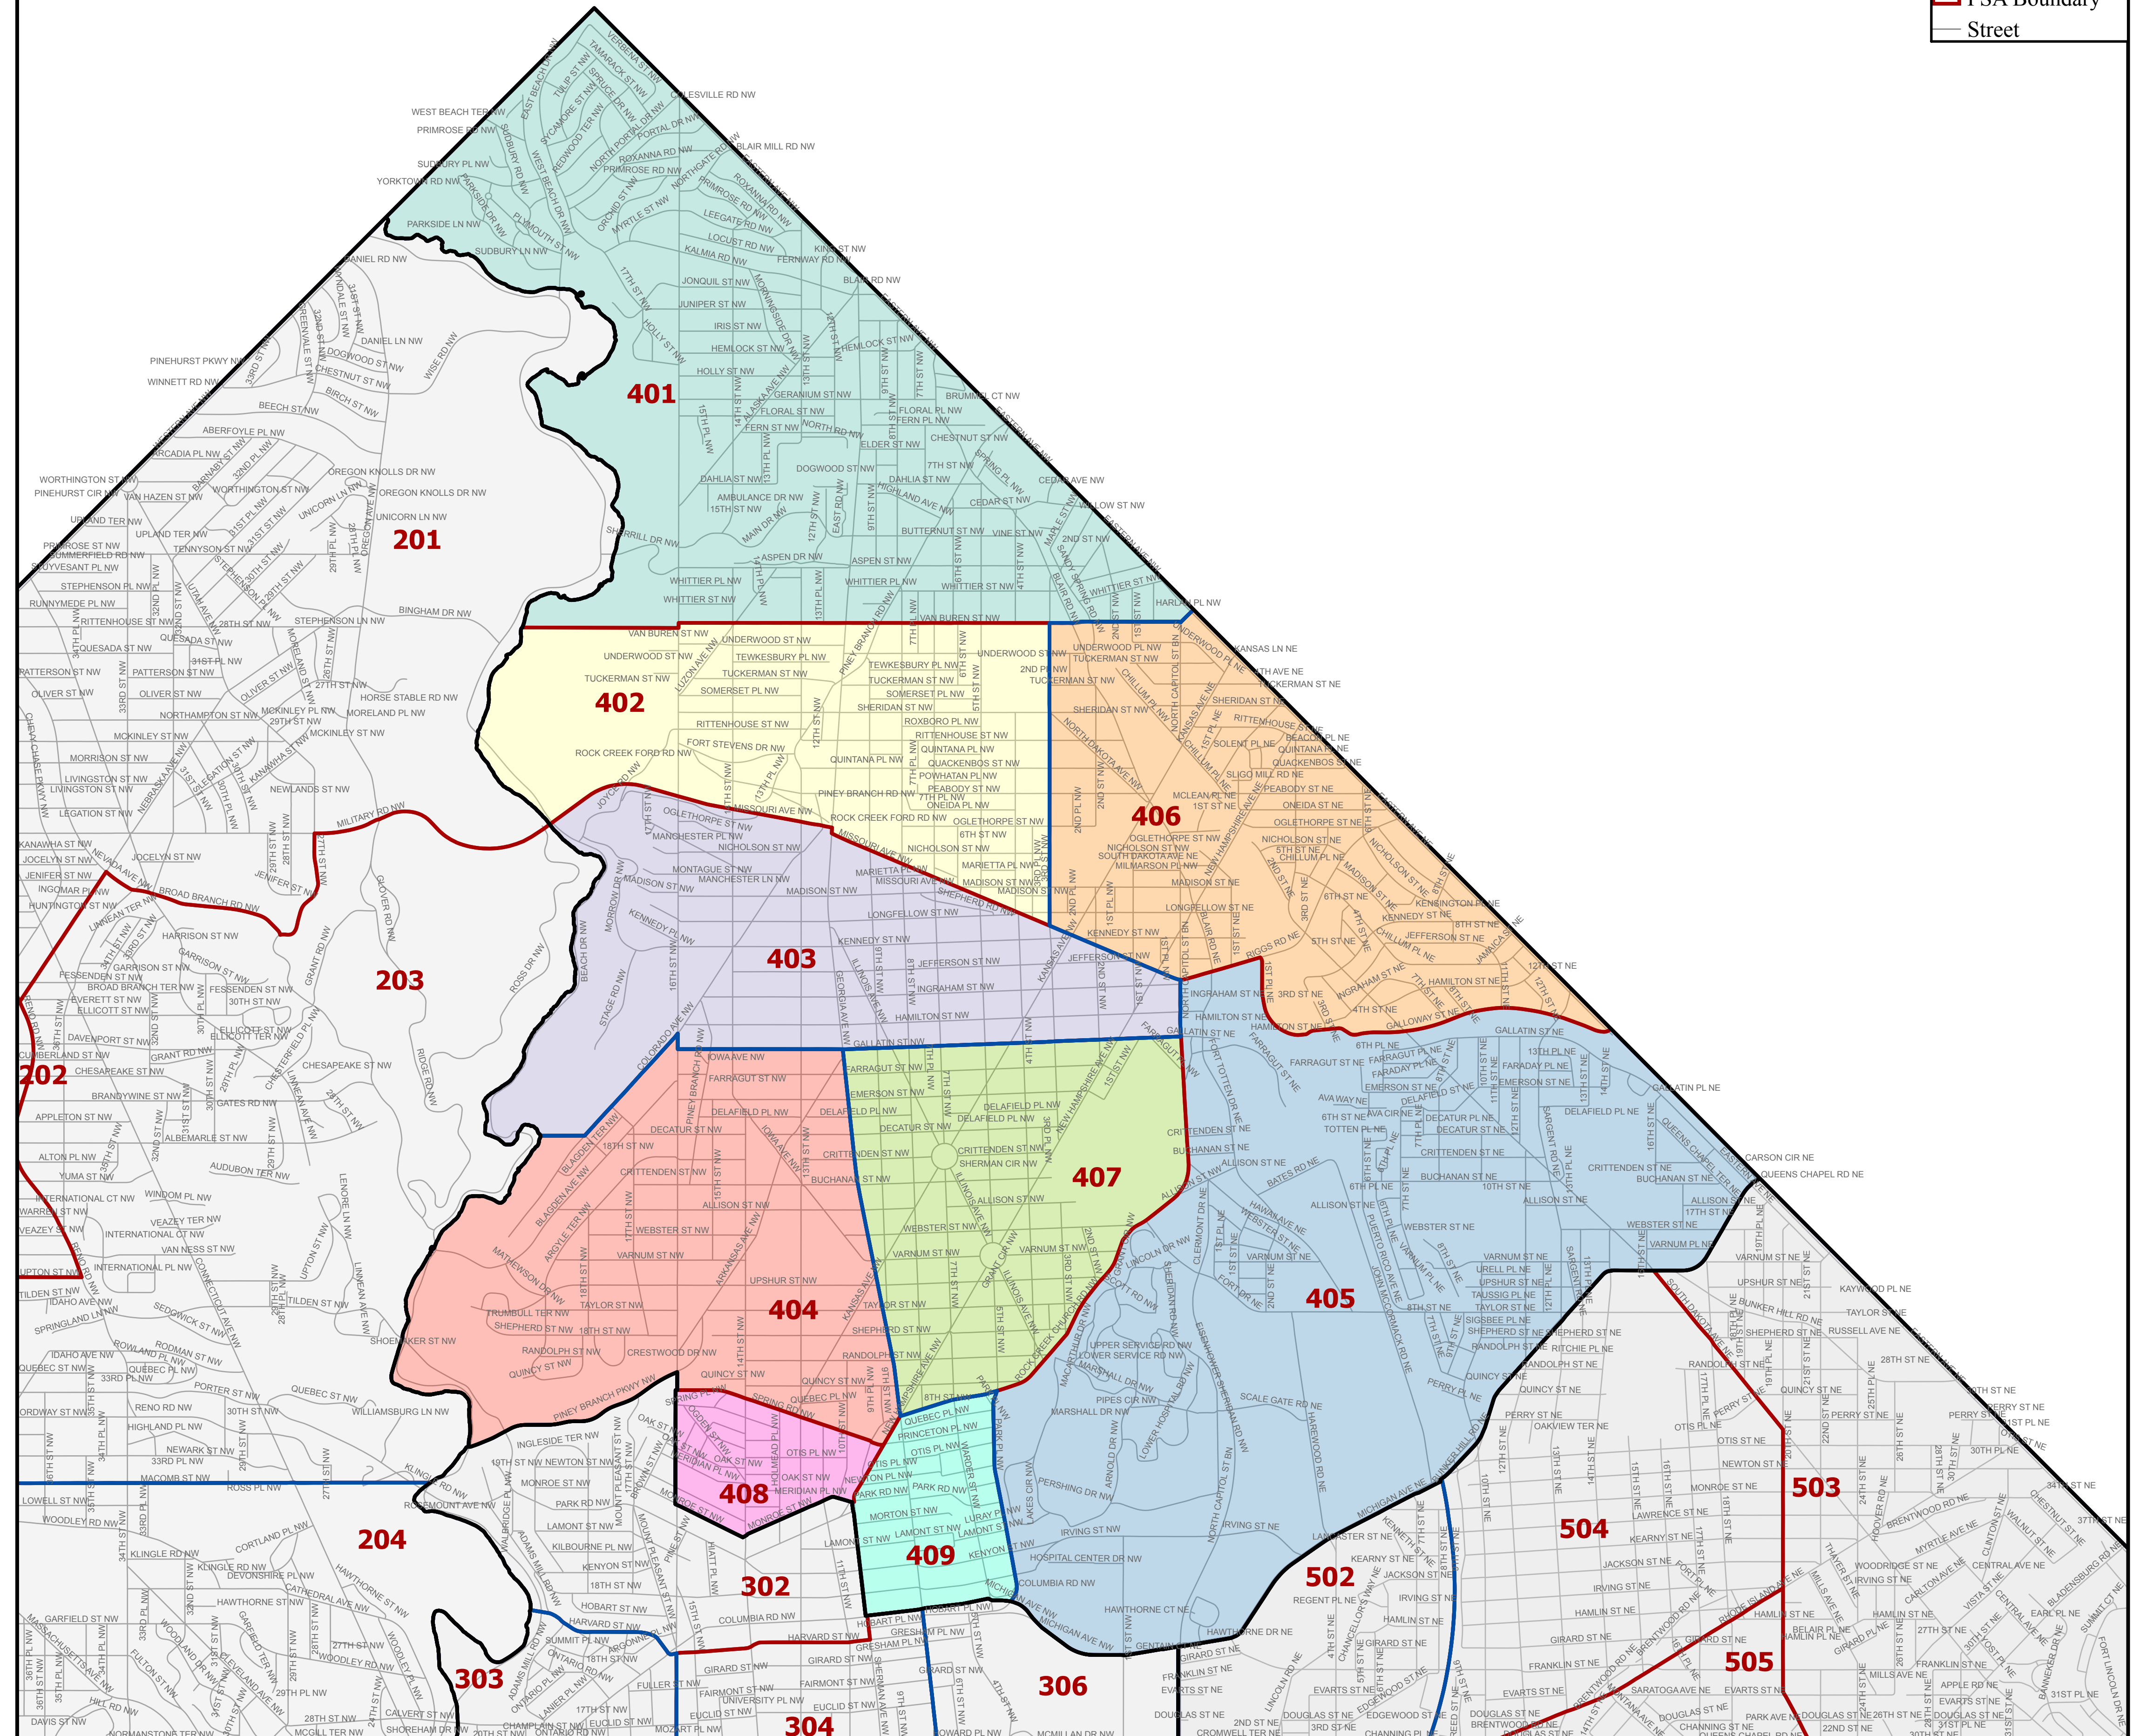

# METROPOLITAN POLICE DEPARTMENT

## FOURTH DISTRICT

- District Boundary
- Sector Boundary
- PSA Boundary
- Street

Boundaries Effective 1/10/2019  
For crime statistics visit <http://crimecards.dc.gov>

**Peter Newsham**  
Chief of Police

THE DISTRICT  
OF COLUMBIA