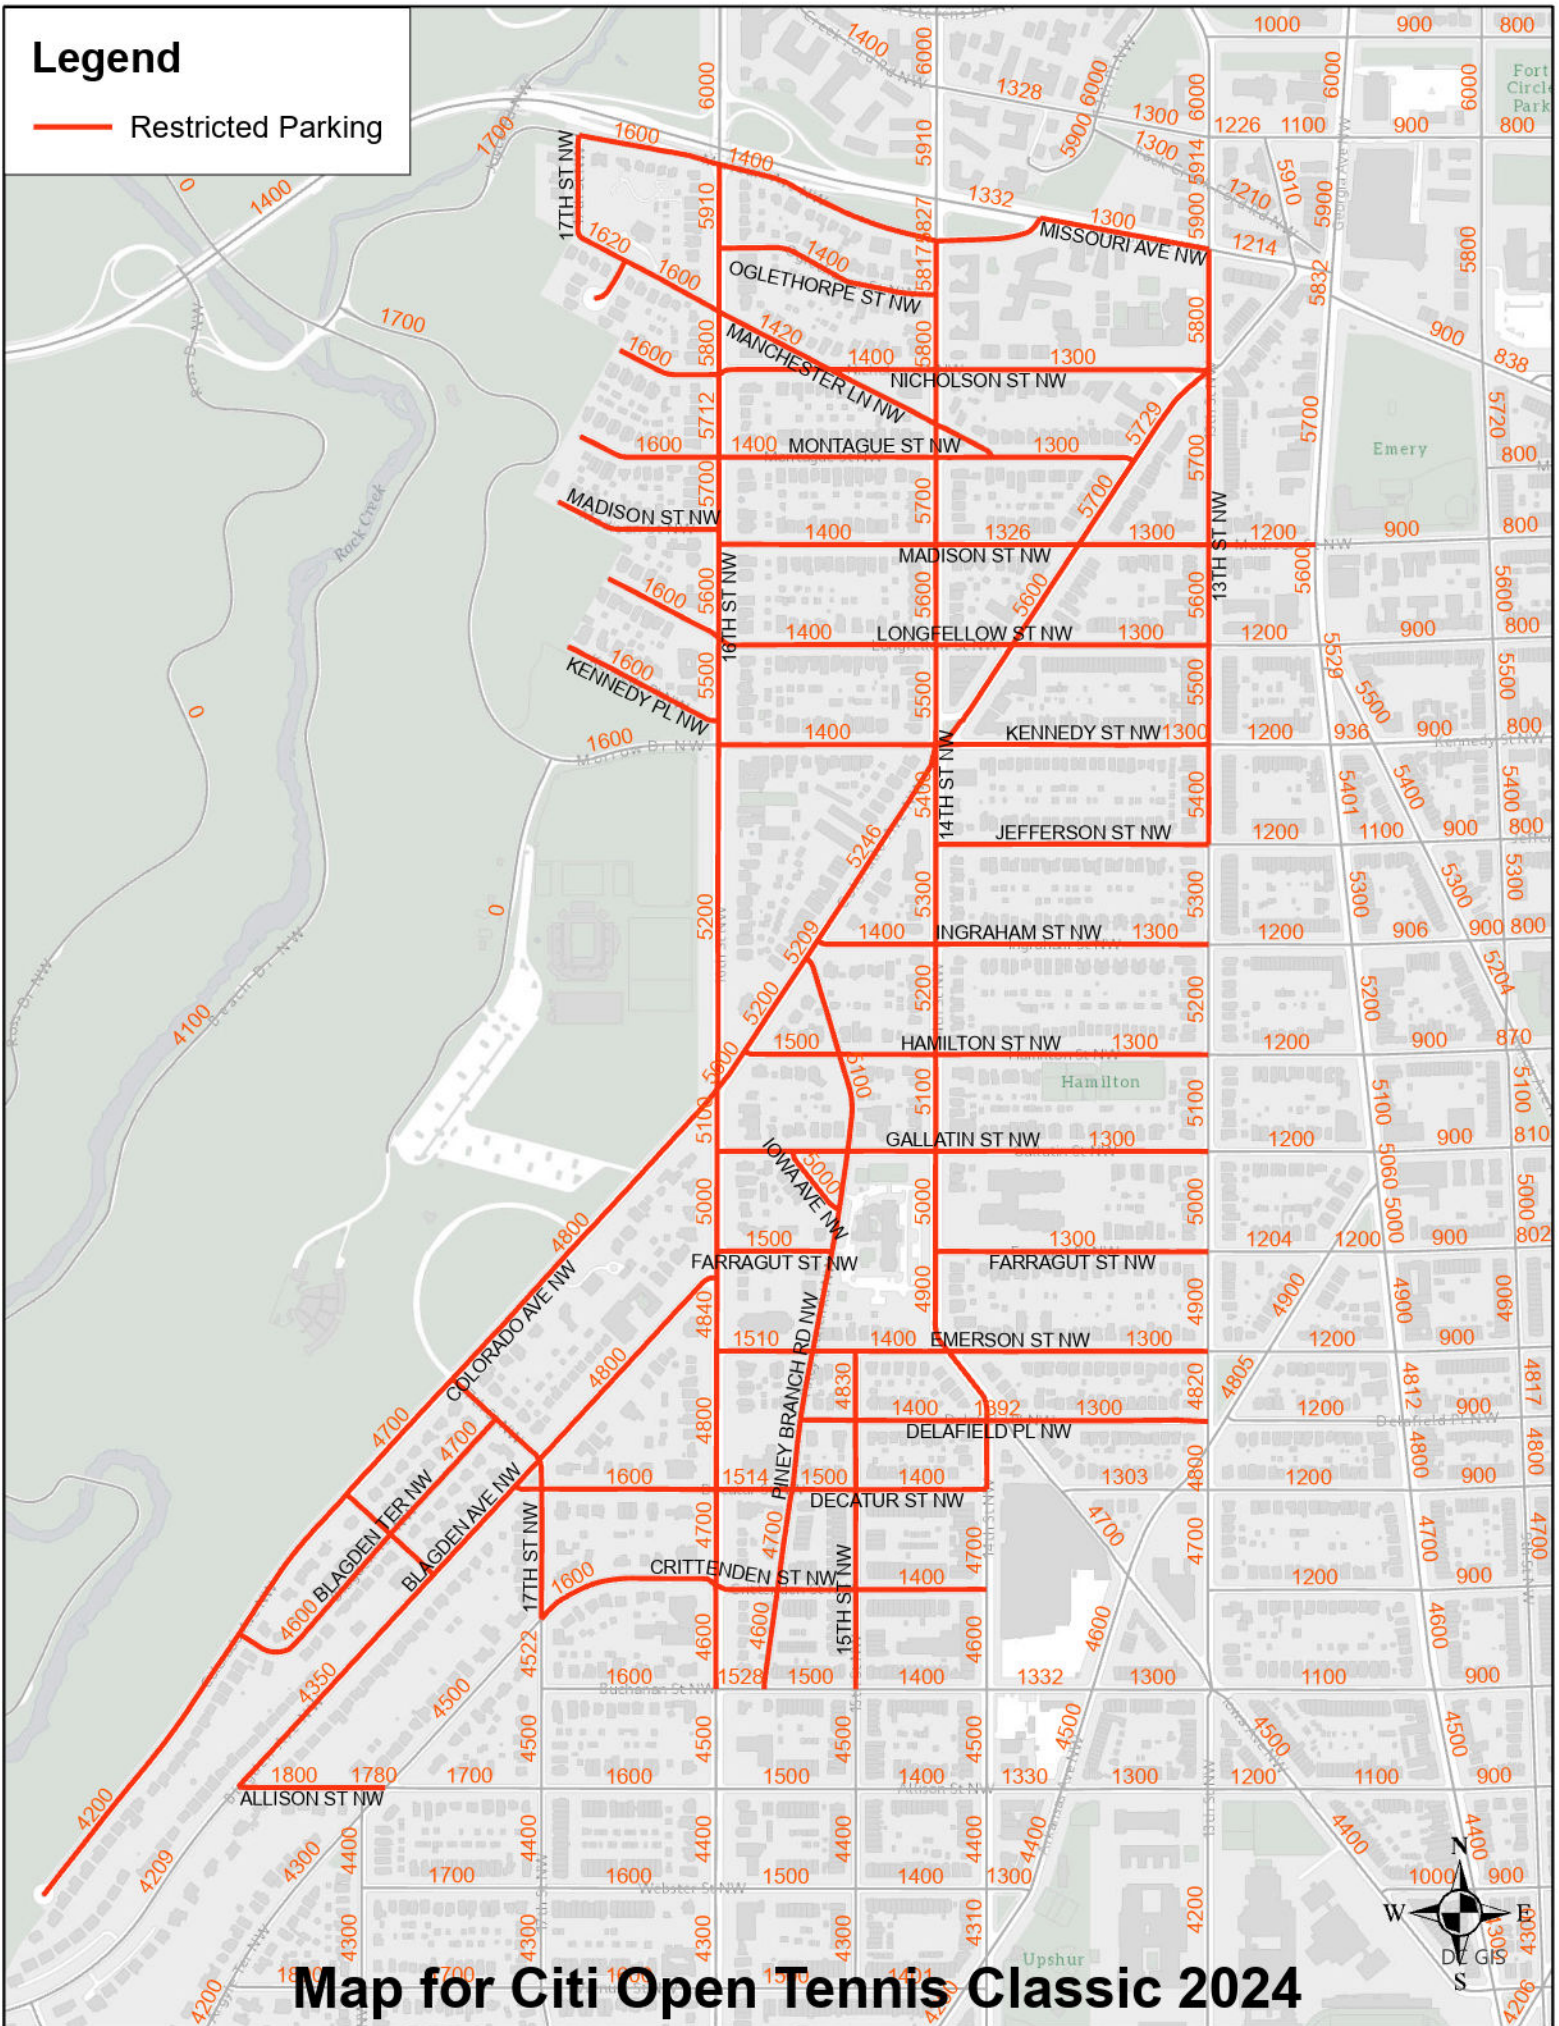

Legend

— Restricted Parking

Map for Citi Open Tennis Classic 2024